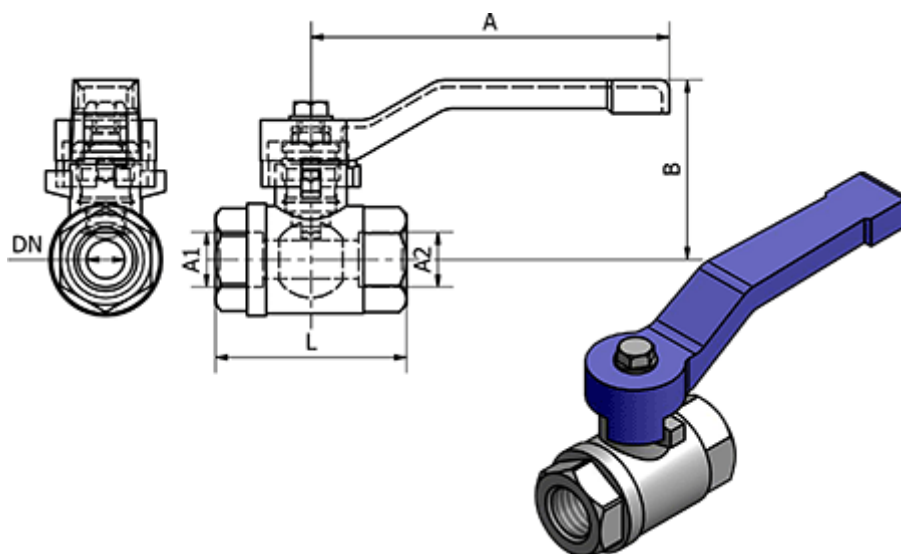

Data Sheet

Article number: 58633409E

Description: Ball Valve 334.09-E, - G 2"
Ball Valve

Measures

A	= 160
B	= 82
DN	= 45
L	= 99
Thread A1	= G 2"
Thread A2	= G 2"